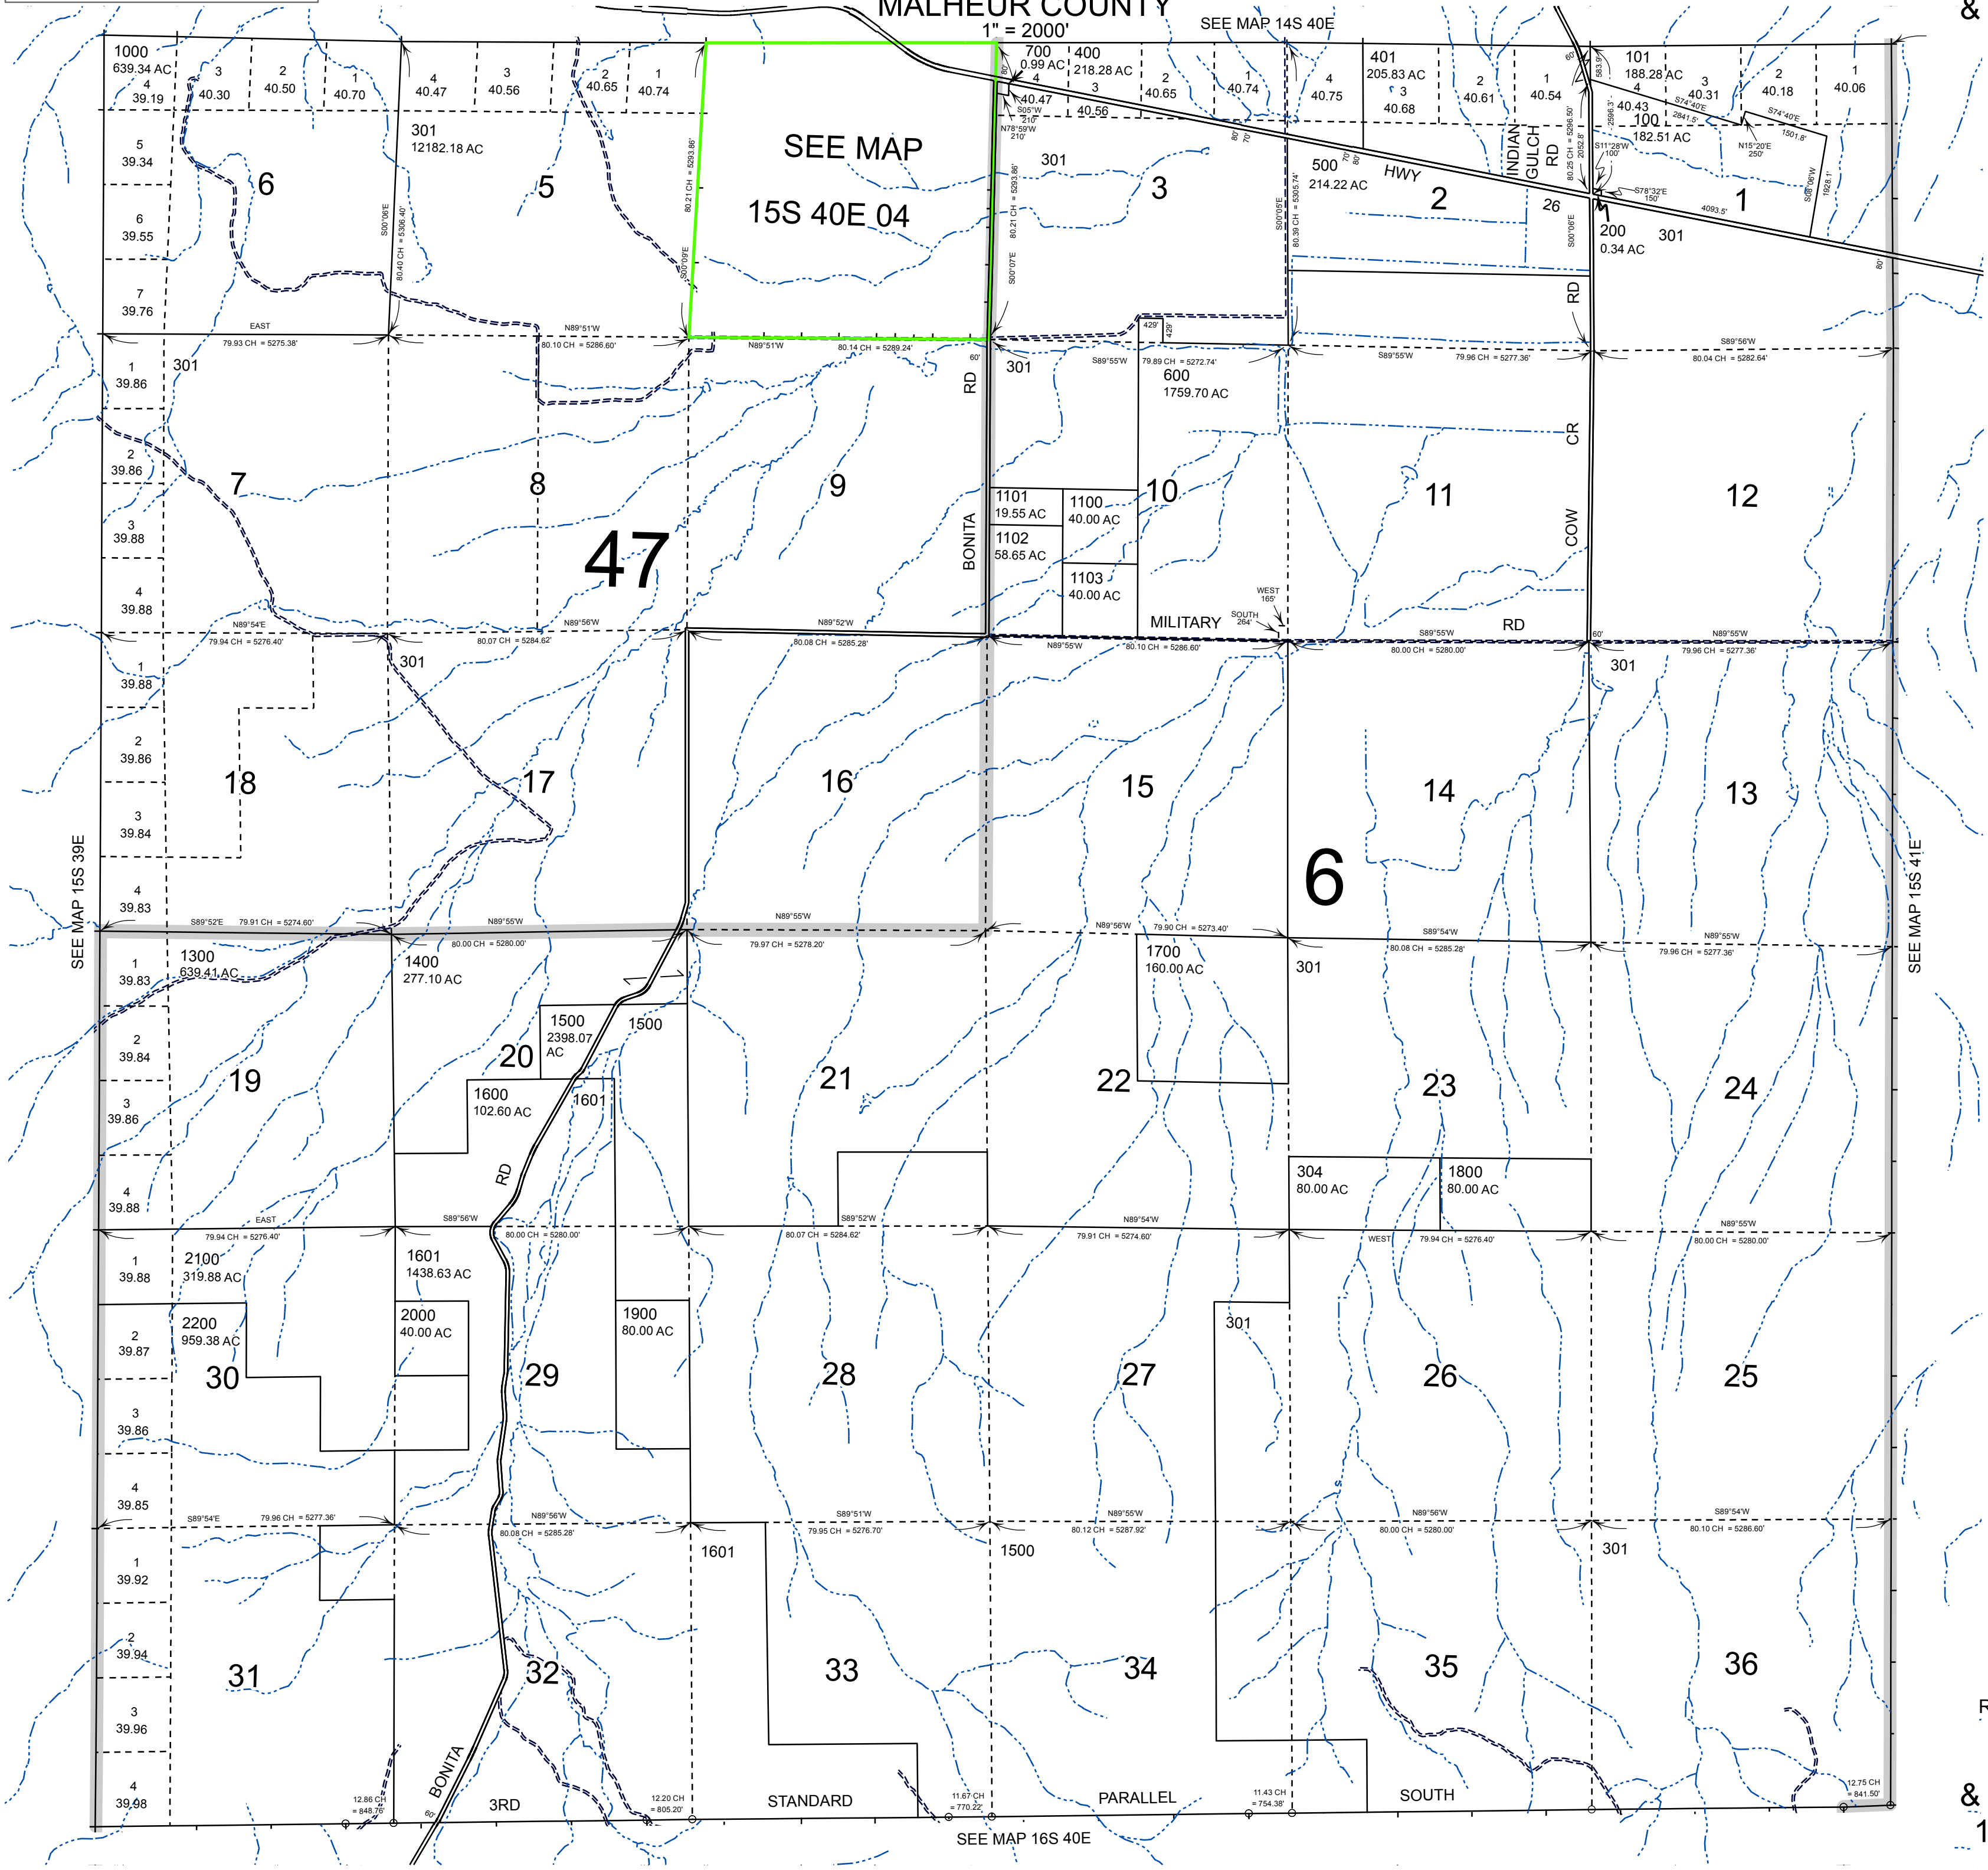

THIS MAP WAS PREPARED FOR ASSESSMENT PURPOSE ONLY

T.15S. R.40E. W.M. MALHEUR COUNTY

15S40E & INDEX

Cancelled
300
302
303
600A1
800 THRU
913
1200

Revised: MA
05/23/2016

& INDEX
15S40E